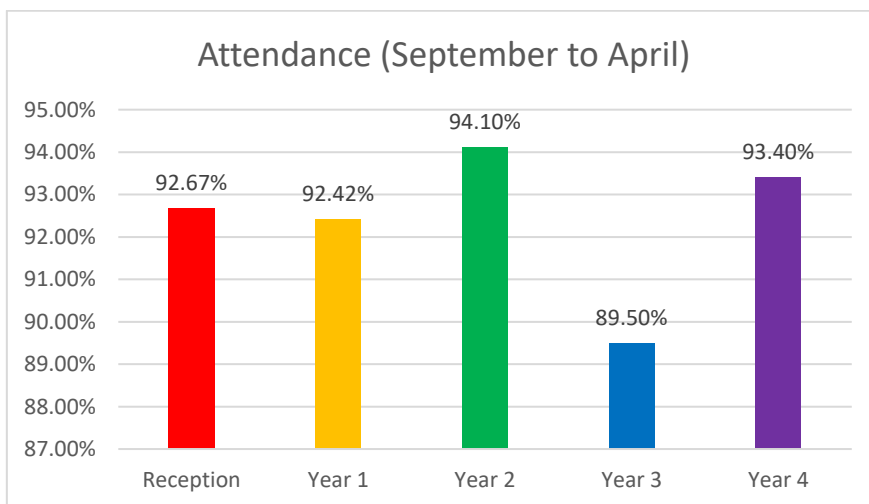

I have received our draft Ofsted report which I am not able to share or publish at the moment. Once this report becomes final, I will Parentmail a copy to all of you.

Our whole school attendance as at the end of April is 92.37%. Our attendance target is 96%. The graph below shows the percentage for each year group: